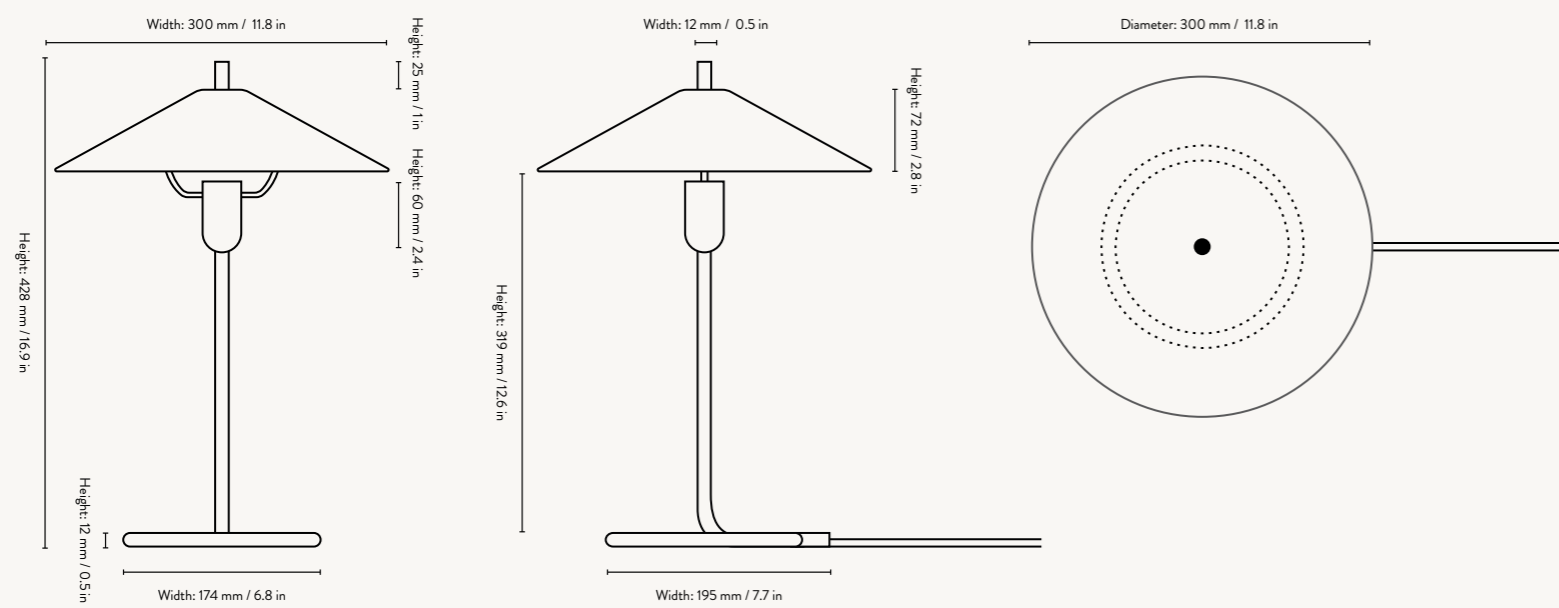

**Cord specifications:** 2.6 metre fabric cord with on/off switch

1104265361  
Black/Black

1104265362  
Black/Cashmere

1104265363  
Black/Dark Olive

FRONT VIEW

SIDE VIEW

TOP VIEW